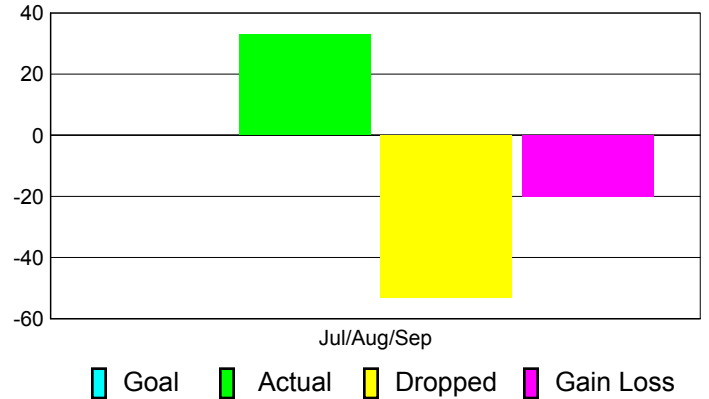

### YTD Status Quo Clubs 2011-2012

Status Quo Clubs Compared to Status Quo Members

## MEMBERSHIP

**Membership Results**  
2011-2012

**Membership**  
2010-2011

Month	Net Memb Goal	Actual New Memb	Actual Dropped Memb	Gain/Loss of Memb	Gain/Loss of Memb
Jul/Aug/Sep		33	-53	-20	-3
<b>Totals</b>		<b>33</b>	<b>-53</b>	<b>-20</b>	<b>-3</b>

### Membership Results 2011-2012

Goal, New, Dropped, Gain/Loss

### Comparison of Membership Gain/Loss

Current Year Compared to the Previous Year